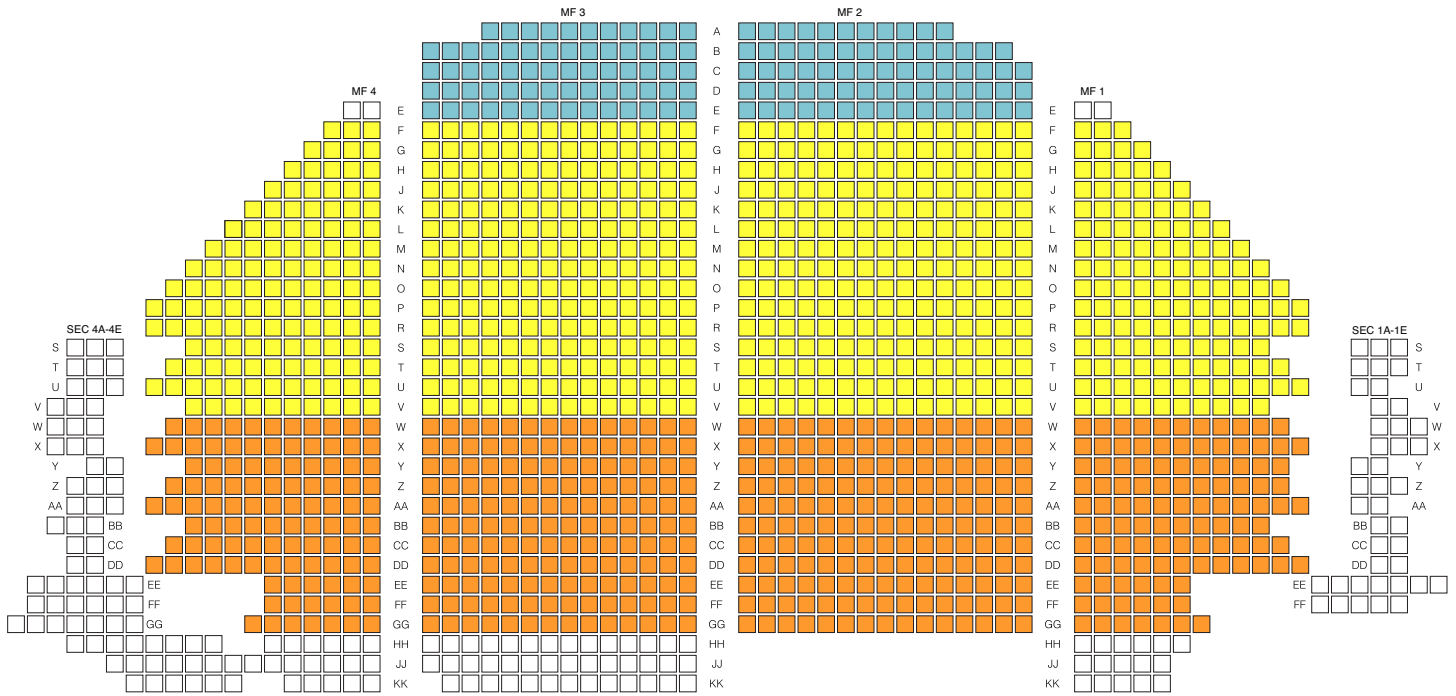

STAGE

BALCONY

Loge

First Mezzanine

Second Mezzanine

Third Mezzanine