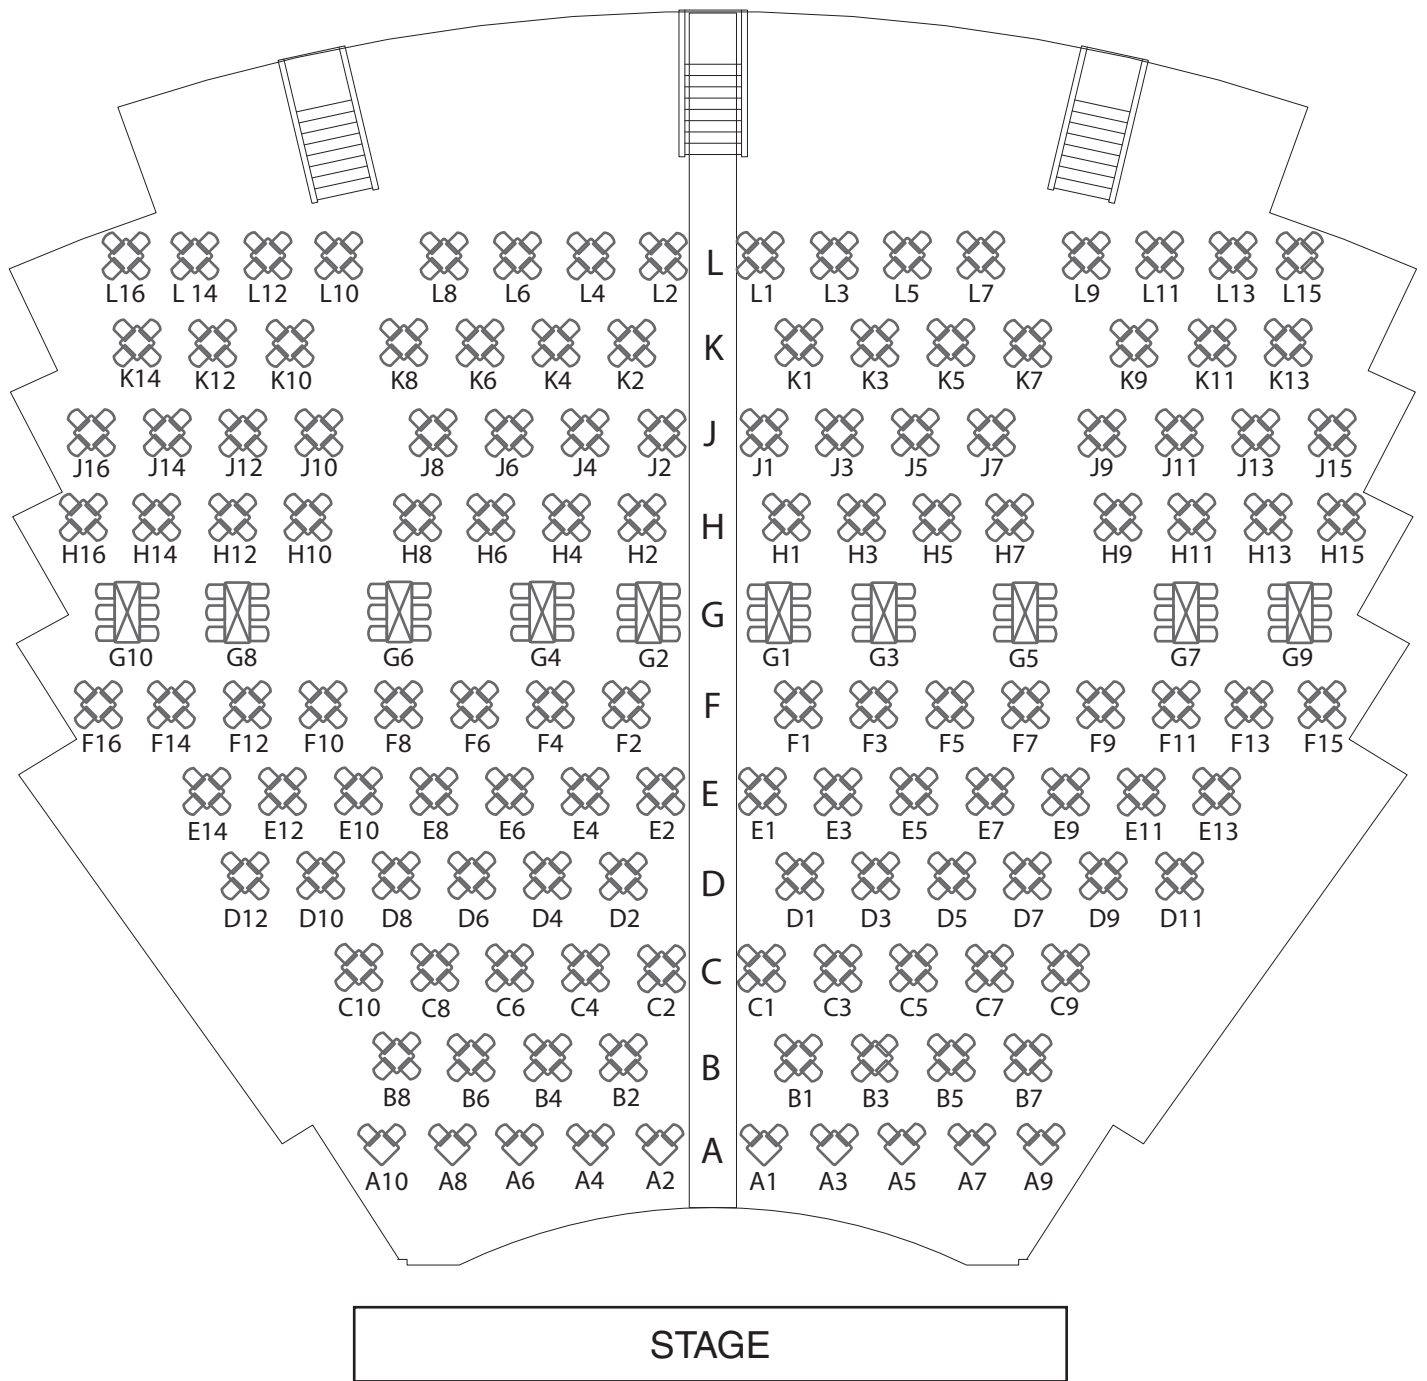

T H E PARAMOUNT

Cabaret Table Seating