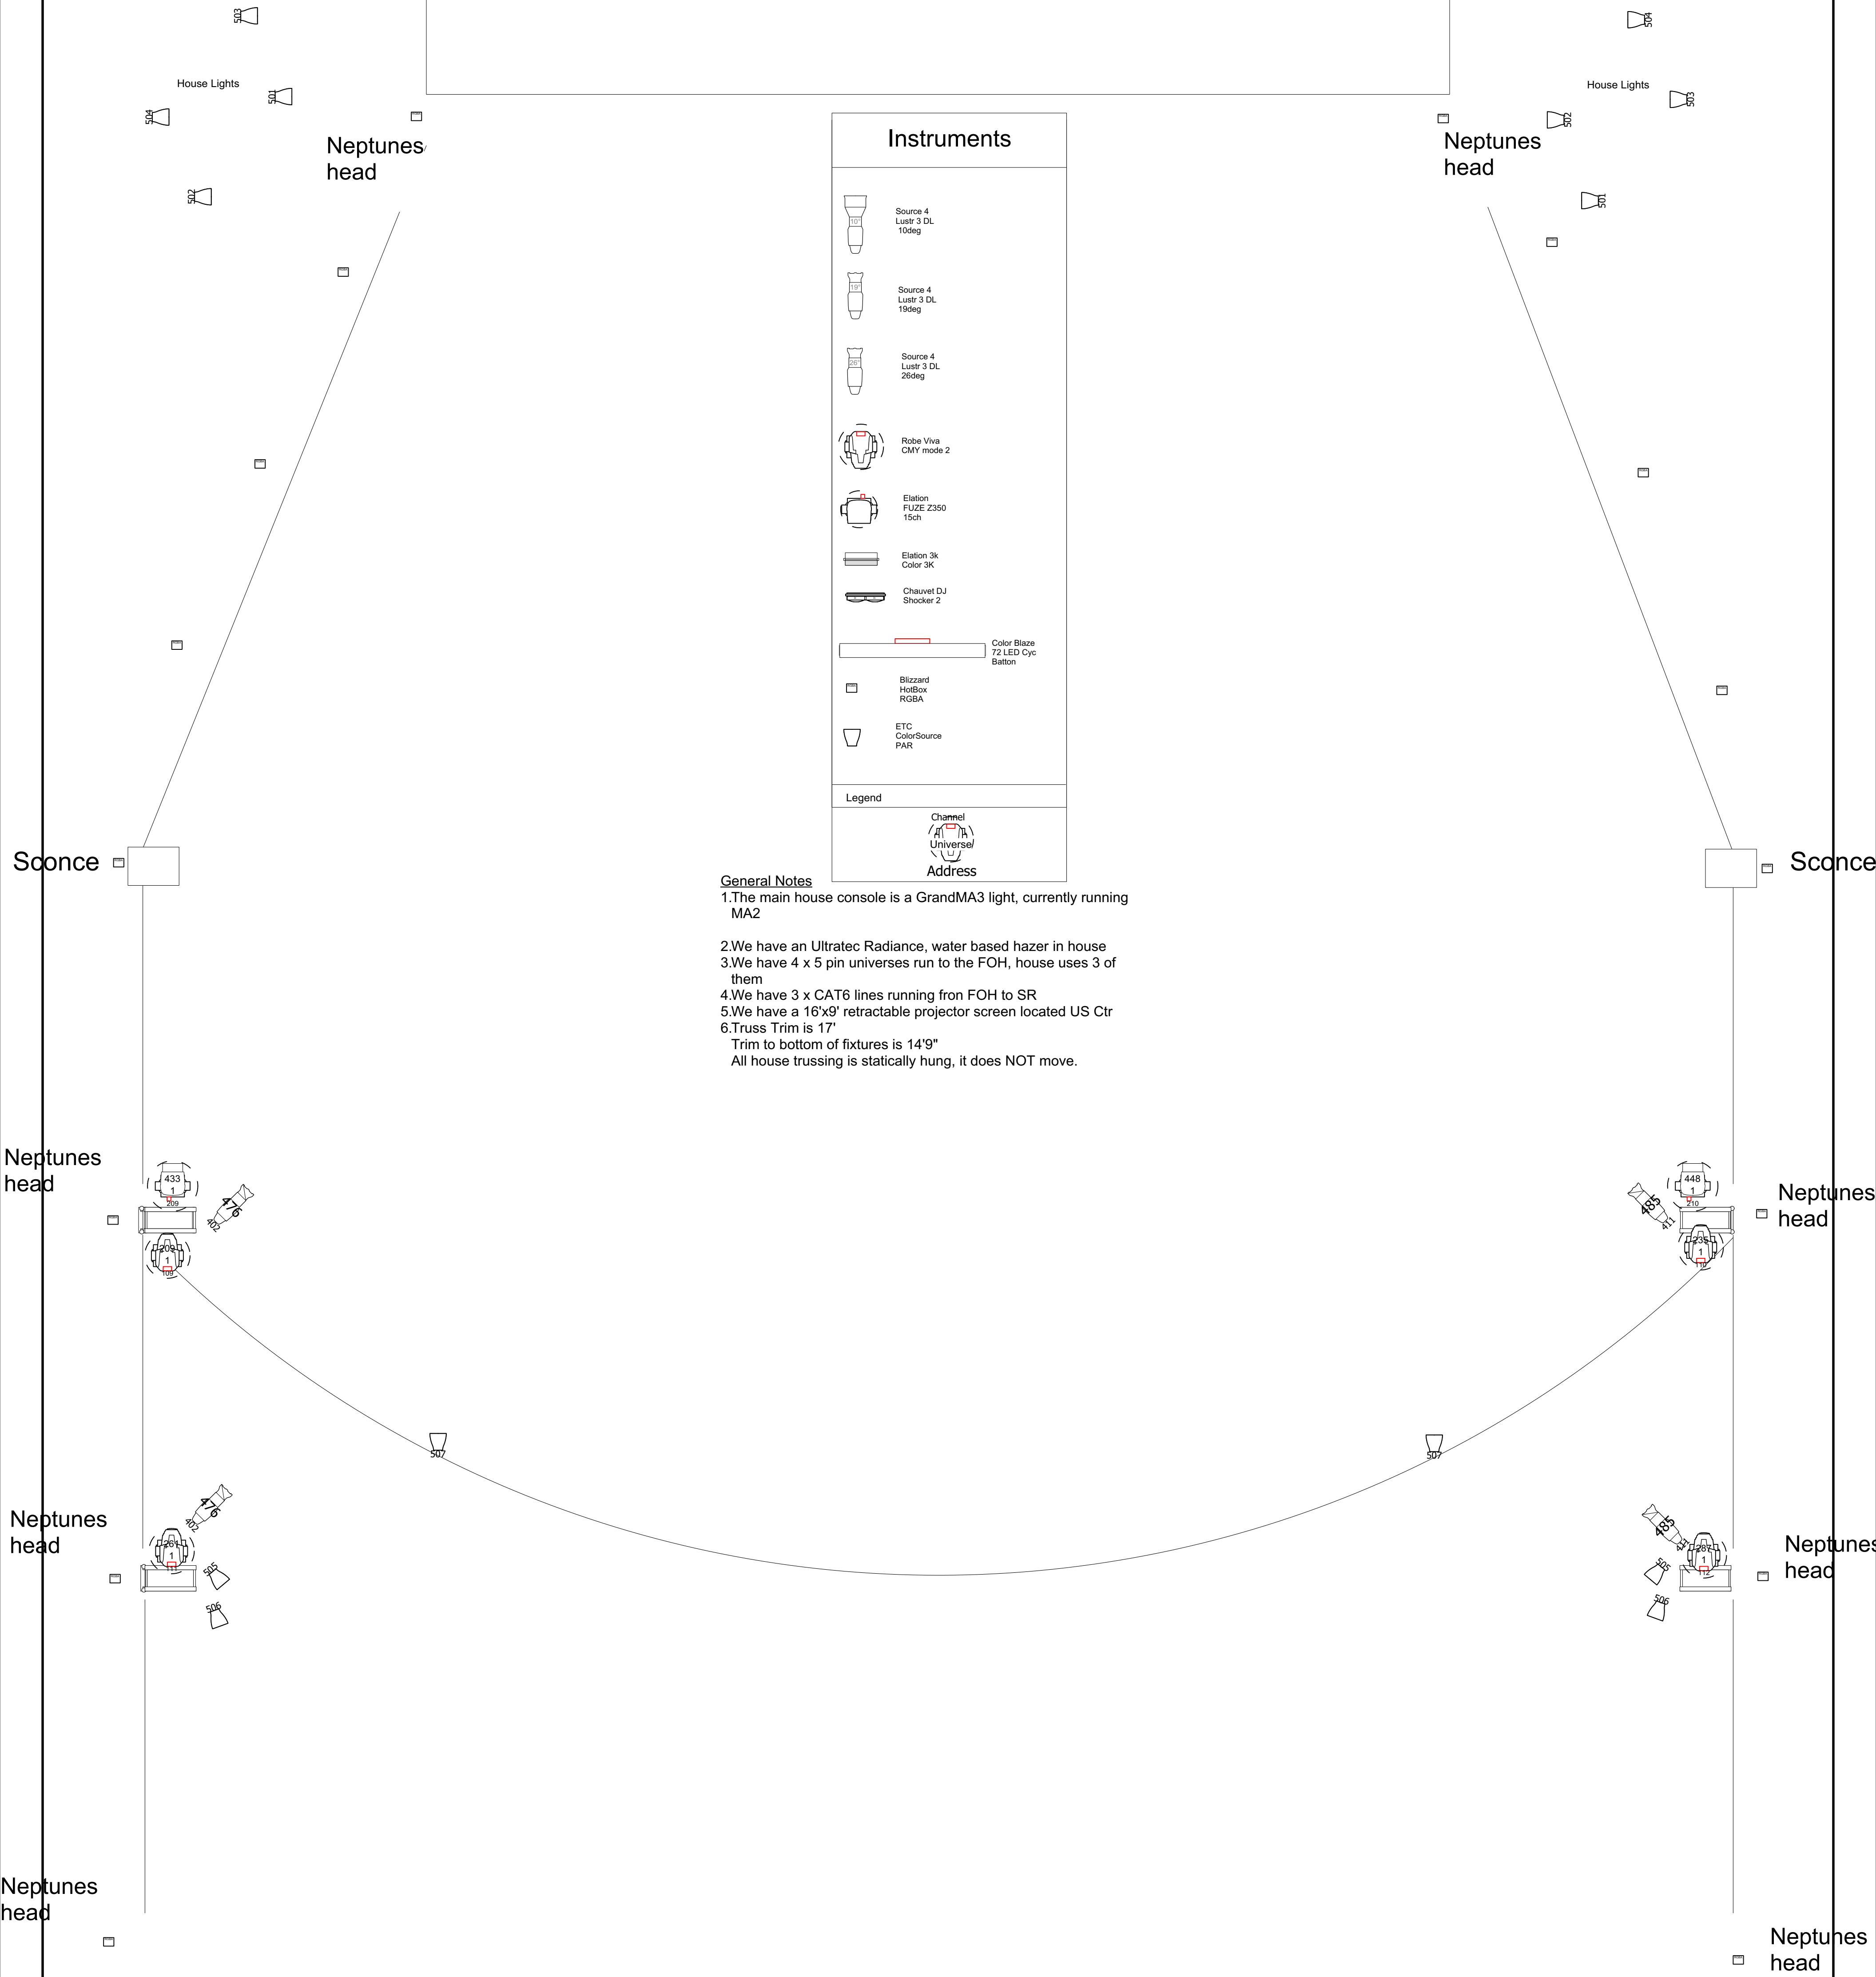

Instruments	
	Source 4 Lustr 3 DL 10deg
	Source 4 Lustr 3 DL 19deg
	Source 4 Lustr 3 DL 26deg
	Robe Viva CMY mode 2
	Elation FUZE Z350 15ch
	Elation 3K Color 3K
	Chauvet DJ Shocker 2
	Color Blaze 72 LED Cyc Button
	Blizzard HotBox RGBA
	ETC ColorSource PAR
Legend	
	Channel
	Universal
	Address

**General Notes**

1. The main house console is a GrandMA3 light, currently running MA2
2. We have an Ultratec Radiance, water based hazer in house
3. We have 4 x 5 pin universes run to the FOH, house uses 3 of them
4. We have 3 x CAT6 lines running from FOH to SR
5. We have a 16'x9' retractable projector screen located US Ctr
6. Truss Trim is 17"  
Trim to bottom of fixtures is 14.9"  
All house trussing is statically hung, it does NOT move.

Production Title		Neptune Theater Show Room Lighting Tech Rider	
Drawing Title		Neptune Theatre LX plot	
Designer	Director	Mark McLean	Mark McLean
Drawn By	Scale	Mark McLean	NTS
Venue	Drawing No.	The Neptune Theater	Drawing No. 1
Date		2/2/2022	of 1
CAD File Name		Neptune LX plot	