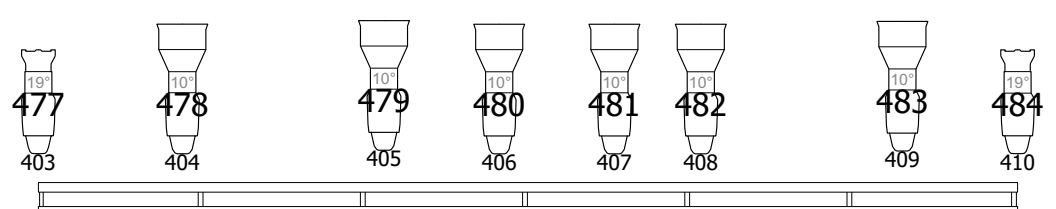

Instruments	
	Source 4 Lustr 3 DL 10deg
	Source 4 Lustr 3 DL 19deg
	Source 4 Lustr 3 DL 26deg
	Robe Viva CMY mode 2
	Elation FUZE Z350 15ch
	Elation 3K Color 3K
	Chauvet DJ Shocker 2
	Color Blaze 72 LED Cyc Button
	Blizzard HotBox RGBA
	ETC ColorSource PAR
Legend	
	Channel
	Universal
	Address

**General Notes**

1. The main house console is a GrandMA3 light, currently running MA2
2. We have an Ultratec Radiance, water based hazer in house
3. We have 4 x 5 pin universes run to the FOH, house uses 3 of them
4. We have 3 x CAT6 lines running from FOH to SR
5. We have a 16'x9' retractable projector screen located US Ctr
6. Truss Trim is 17"  
Trim to bottom of fixtures is 14.9"  
All house trussing is statically hung, it does NOT move.

Production Title		Neptune Theater Show Room Lighting Tech Rider	
Drawing Title		Neptune Theatre LX plot	
Designer	Director	Mark McLean	Mark McLean
Drawn By	Scale	Mark McLean	NTS
Venue	Drawing No.	The Neptune Theater	Drawing No. 1
Date		2/2/2022	of 1
CAD File Name		Neptune LX plot	