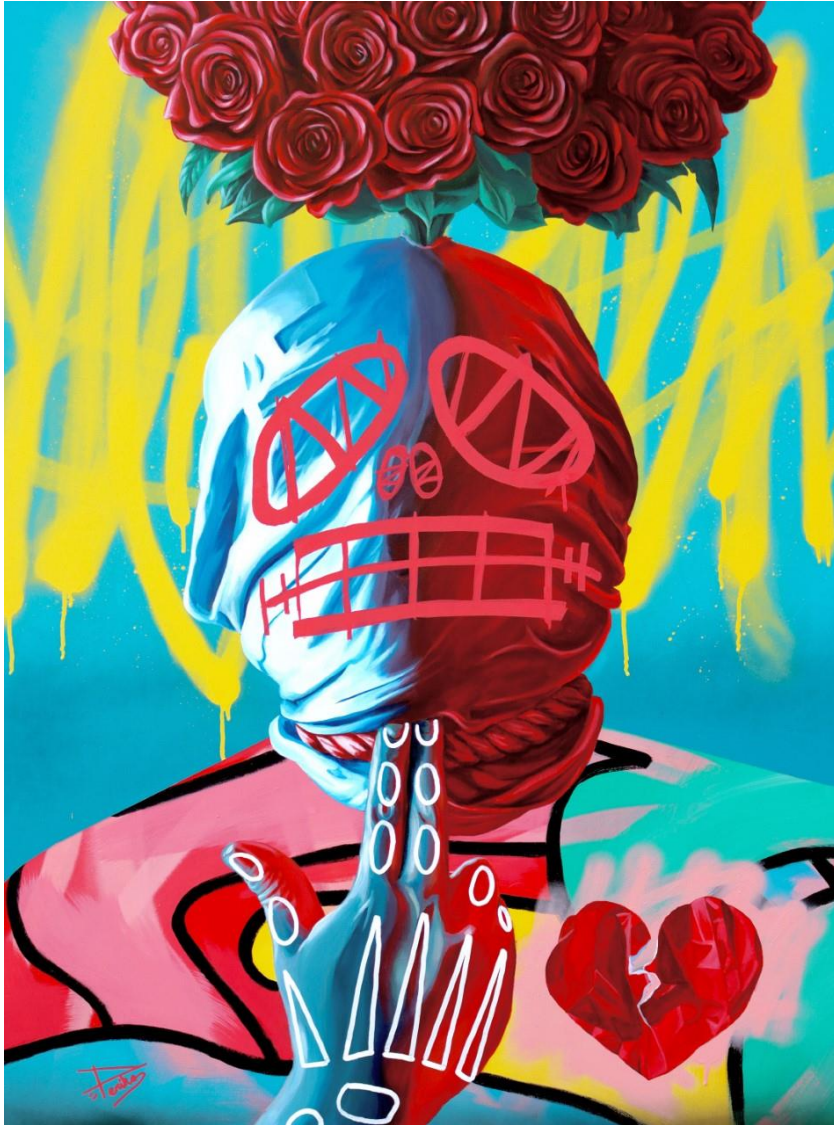

"To Be Or Not To Be?"

36"x48"

A piece based on identity crisis.

"I Am Nobody"

36"x48"

A piece based on heart break, depression and imposter syndrome.

"Persistence"

48"x60"

A piece honoring the persistence, courage and sacrifices of the immigrant community, but more specifically the Mexican immigrant community.

"Mi Familia"

36"x48"

A piece honoring the artist's family. Gerardo came into the U.S at a young age along with his mother and two brothers.